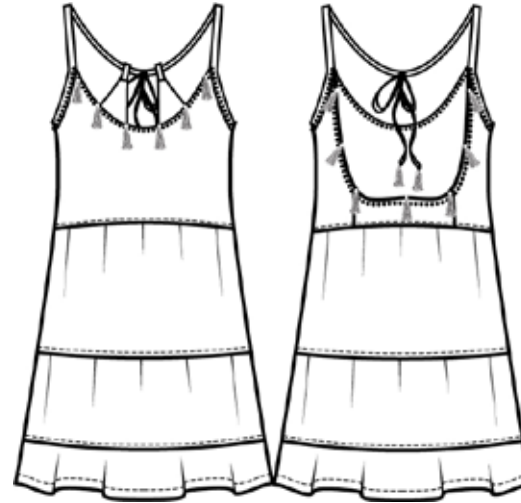

# COCONUTS SUMMER 2018 TASSELS

White and Black have multi color beads & tassels  
Turq and Sage have matching beads & tassels  
sm/med - lg/xlg Please allow 10 weeks for production

**CT01 \$32**  
dress

**CT02 \$30**  
dress

**CT03 \$32**  
dress

**CT04 \$30**  
dress

**CT05 \$28**  
top