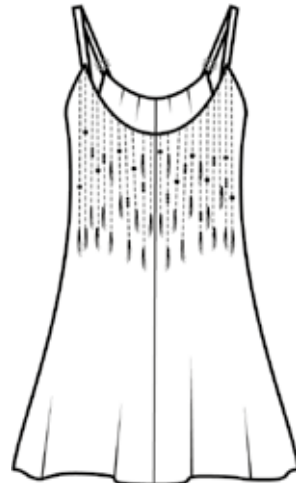

**CT02 \$30**  
dress

**CT03 \$32**  
dress

**CT04 \$30**  
dress

**CT05 \$28**  
top

# COCONUTS SUMMER 2018 POMPOMS

Available in 4 solid colors with pompoms as sampled  
sm/med - lg/xlg Please allow 10 weeks for production

**CP06 \$26**  
top

**CP07 \$30**  
top

**CP08 \$28**  
top

**CP09 \$36**  
dress

**CP010 \$30**  
romper

**CP011 \$34**  
dress

**CP012 \$34**  
dress